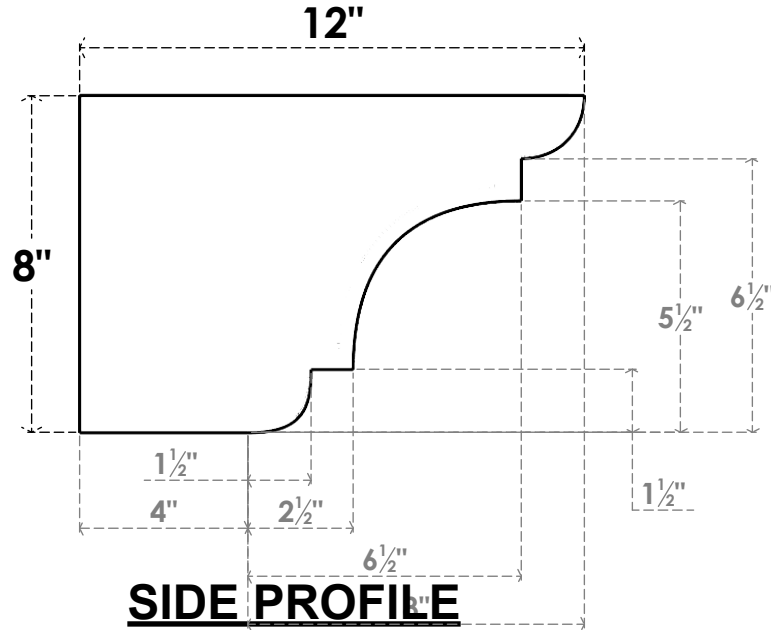

ITEM NUMBER: RFTURO040X08000X12000X008NEB00RCPR

4"W X 8"H X 12"L TIMBERTHANE ROUGH CEDAR NEW BRIGHTON FAUX WOOD OPEN RAFTER TAIL, 8"L END, PRIMED TAN

ISOMETRIC

GENERATED DATE : 03/02/2023

EKENA MILLWORK
2300 WEST MAIN ST.
CLARKSVILLE, TX 75426
TOLL FREE: 866-607-0453
WWW.EKENAMILLWORK.COM

NOTES

1. INSTALLATION TO BE COMPLETED IN ACCORDANCE WITH MANUFACTURER'S SPECIFICATIONS.
2. DRAWING MAY NOT BE TO SCALE
3. THIS DRAWING IS INTENDED FOR DESIGN AND PLANNING PURPOSES ONLY.
4. ALL INFORMATION CONTAINED HEREIN WAS CURRENT AT THE TIME OF DEVELOPMENT BUT MUST BE REVIEWED AND APPROVED BY THE PRODUCT MANUFACTURER TO BE CONSIDERED ACCURATE.
5. TIMBERTHANE ARCHITECTURAL PRODUCTS ARE MADE FROM HIGH DENSITY URETHANE AND COME FACTORY PRIMED