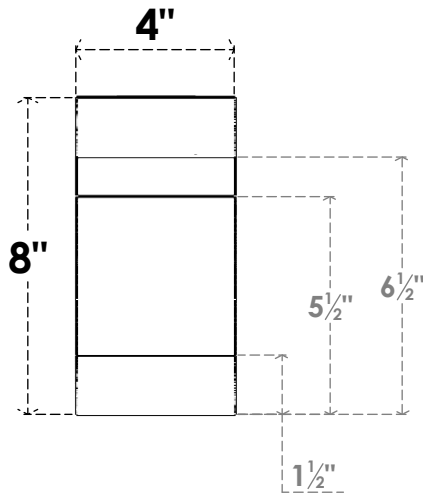

ITEM NUMBER: RFTURO040X08000X12000X008NEB00RCPR

4"W X 8"H X 12"L TIMBERTHANE ROUGH CEDAR NEW BRIGHTON FAUX WOOD OPEN RAFTER TAIL, 8"L END, PRIMED TAN

ISOMETRIC

GENERATED DATE : 03/02/2023

EKENA MILLWORK
2300 WEST MAIN ST.
CLARKSVILLE, TX 75426
TOLL FREE: 866-607-0453
WWW.EKENAMILLWORK.COM

NOTES

1. INSTALLATION TO BE COMPLETED IN ACCORDANCE WITH MANUFACTURER'S SPECIFICATIONS.
2. DRAWING MAY NOT BE TO SCALE
3. THIS DRAWING IS INTENDED FOR DESIGN AND PLANNING PURPOSES ONLY.
4. ALL INFORMATION CONTAINED HEREIN WAS CURRENT AT THE TIME OF DEVELOPMENT BUT MUST BE REVIEWED AND APPROVED BY THE PRODUCT MANUFACTURER TO BE CONSIDERED ACCURATE.
5. TIMBERTHANE ARCHITECTURAL PRODUCTS ARE MADE FROM HIGH DENSITY URETHANE AND COME FACTORY PRIMED