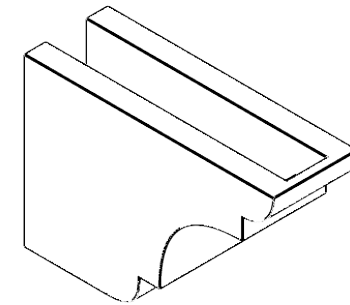

ITEM NUMBER: RFTURO040X08000X12000X008NEB00RCPR

4"W X 8"H X 12"L TIMBERTHANE ROUGH CEDAR NEW BRIGHTON FAUX WOOD OPEN RAFTER TAIL, 8"L END, PRIMED TAN

ISOMETRIC

GENERATED DATE : 03/02/2023

EKENA MILLWORK
2300 WEST MAIN ST.
CLARKSVILLE, TX 75426
TOLL FREE: 866-607-0453
WWW.EKENAMILLWORK.COM

NOTES

1. INSTALLATION TO BE COMPLETED IN ACCORDANCE WITH MANUFACTURER'S SPECIFICATIONS.
2. DRAWING MAY NOT BE TO SCALE
3. THIS DRAWING IS INTENDED FOR DESIGN AND PLANNING PURPOSES ONLY.
4. ALL INFORMATION CONTAINED HEREIN WAS CURRENT AT THE TIME OF DEVELOPMENT BUT MUST BE REVIEWED AND APPROVED BY THE PRODUCT MANUFACTURER TO BE CONSIDERED ACCURATE.
5. TIMBERTHANE ARCHITECTURAL PRODUCTS ARE MADE FROM HIGH DENSITY URETHANE AND COME FACTORY PRIMED